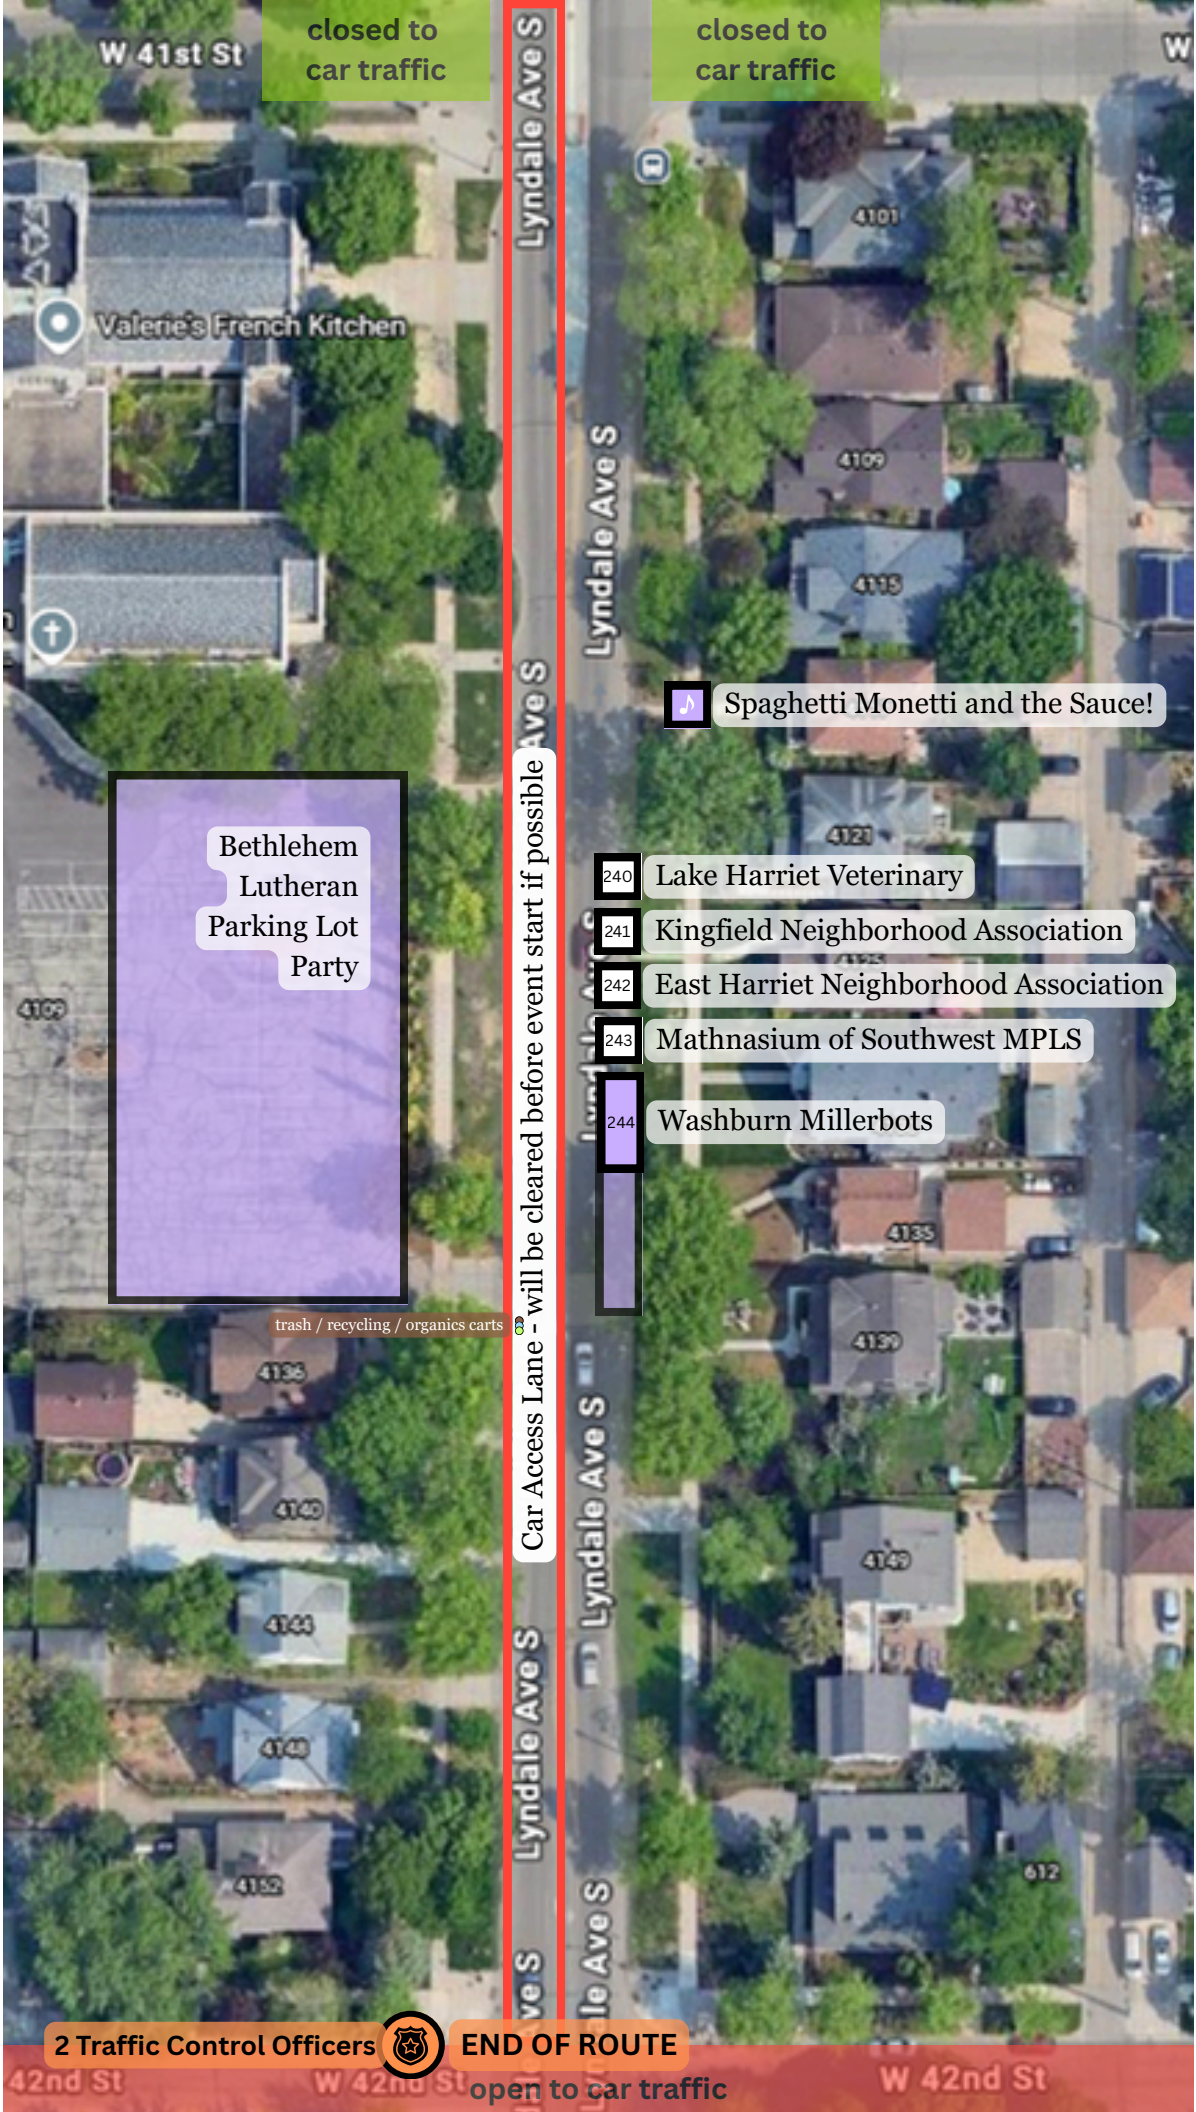

our streets

W 41st St

closed to car traffic

closed to car traffic

Valerie's French Kitchen

Bethlehem Lutheran Parking Lot Party

Spaghetti Monetti and the Sauce!

240 Lake Harriet Veterinary

241 Kingfield Neighborhood Association

242 East Harriet Neighborhood Association

243 Mathnasium of Southwest MPLS

244 Washburn Millerbots

trash / recycling / organics carts

Car Access Lane - will be cleared before event start if possible

2 Traffic Control Officers

END OF ROUTE

open to car traffic

OPEN STREETS MPLS