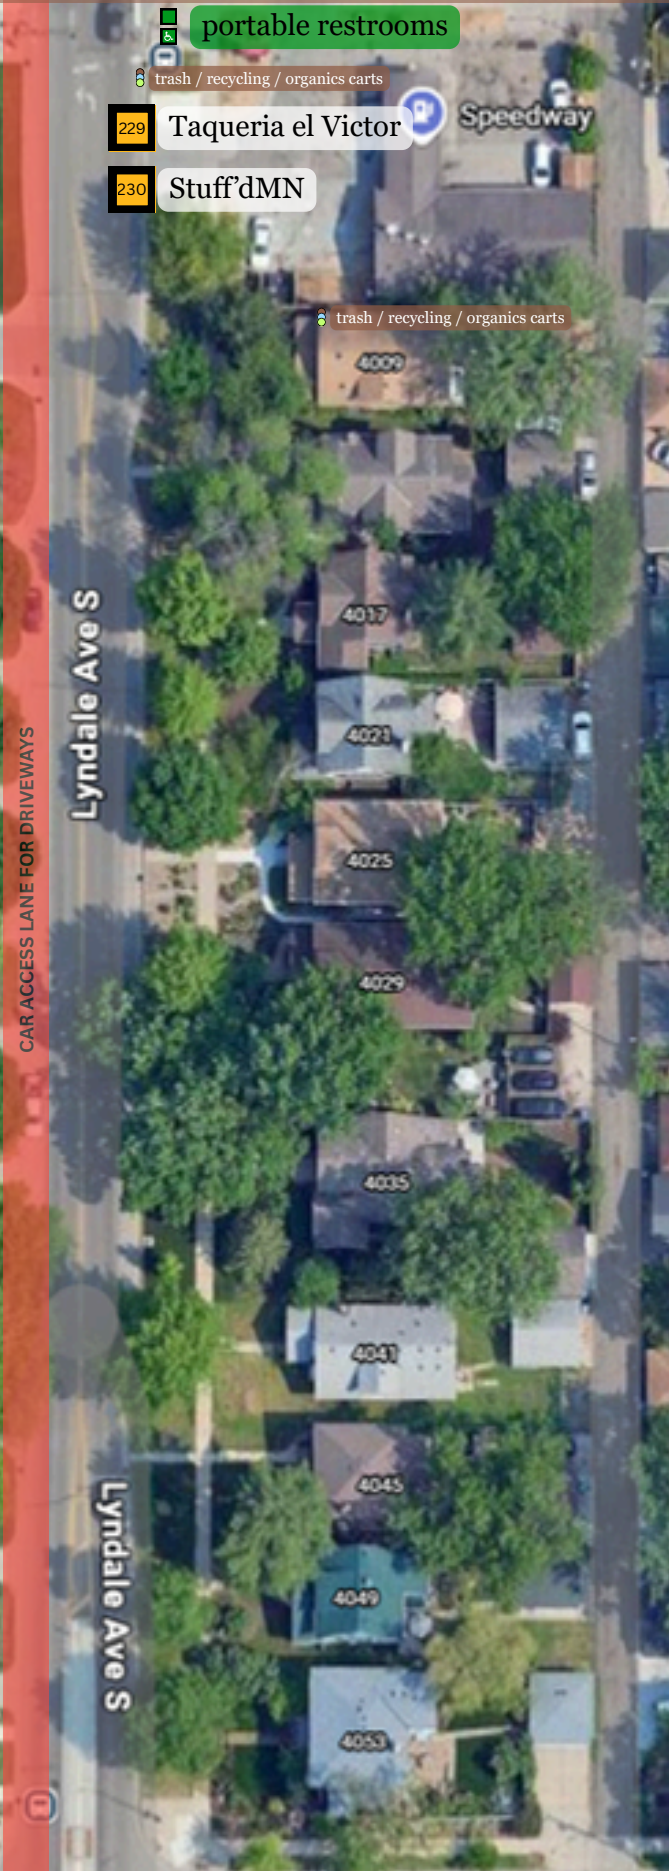

our streets

OPEN STREETS MPLS