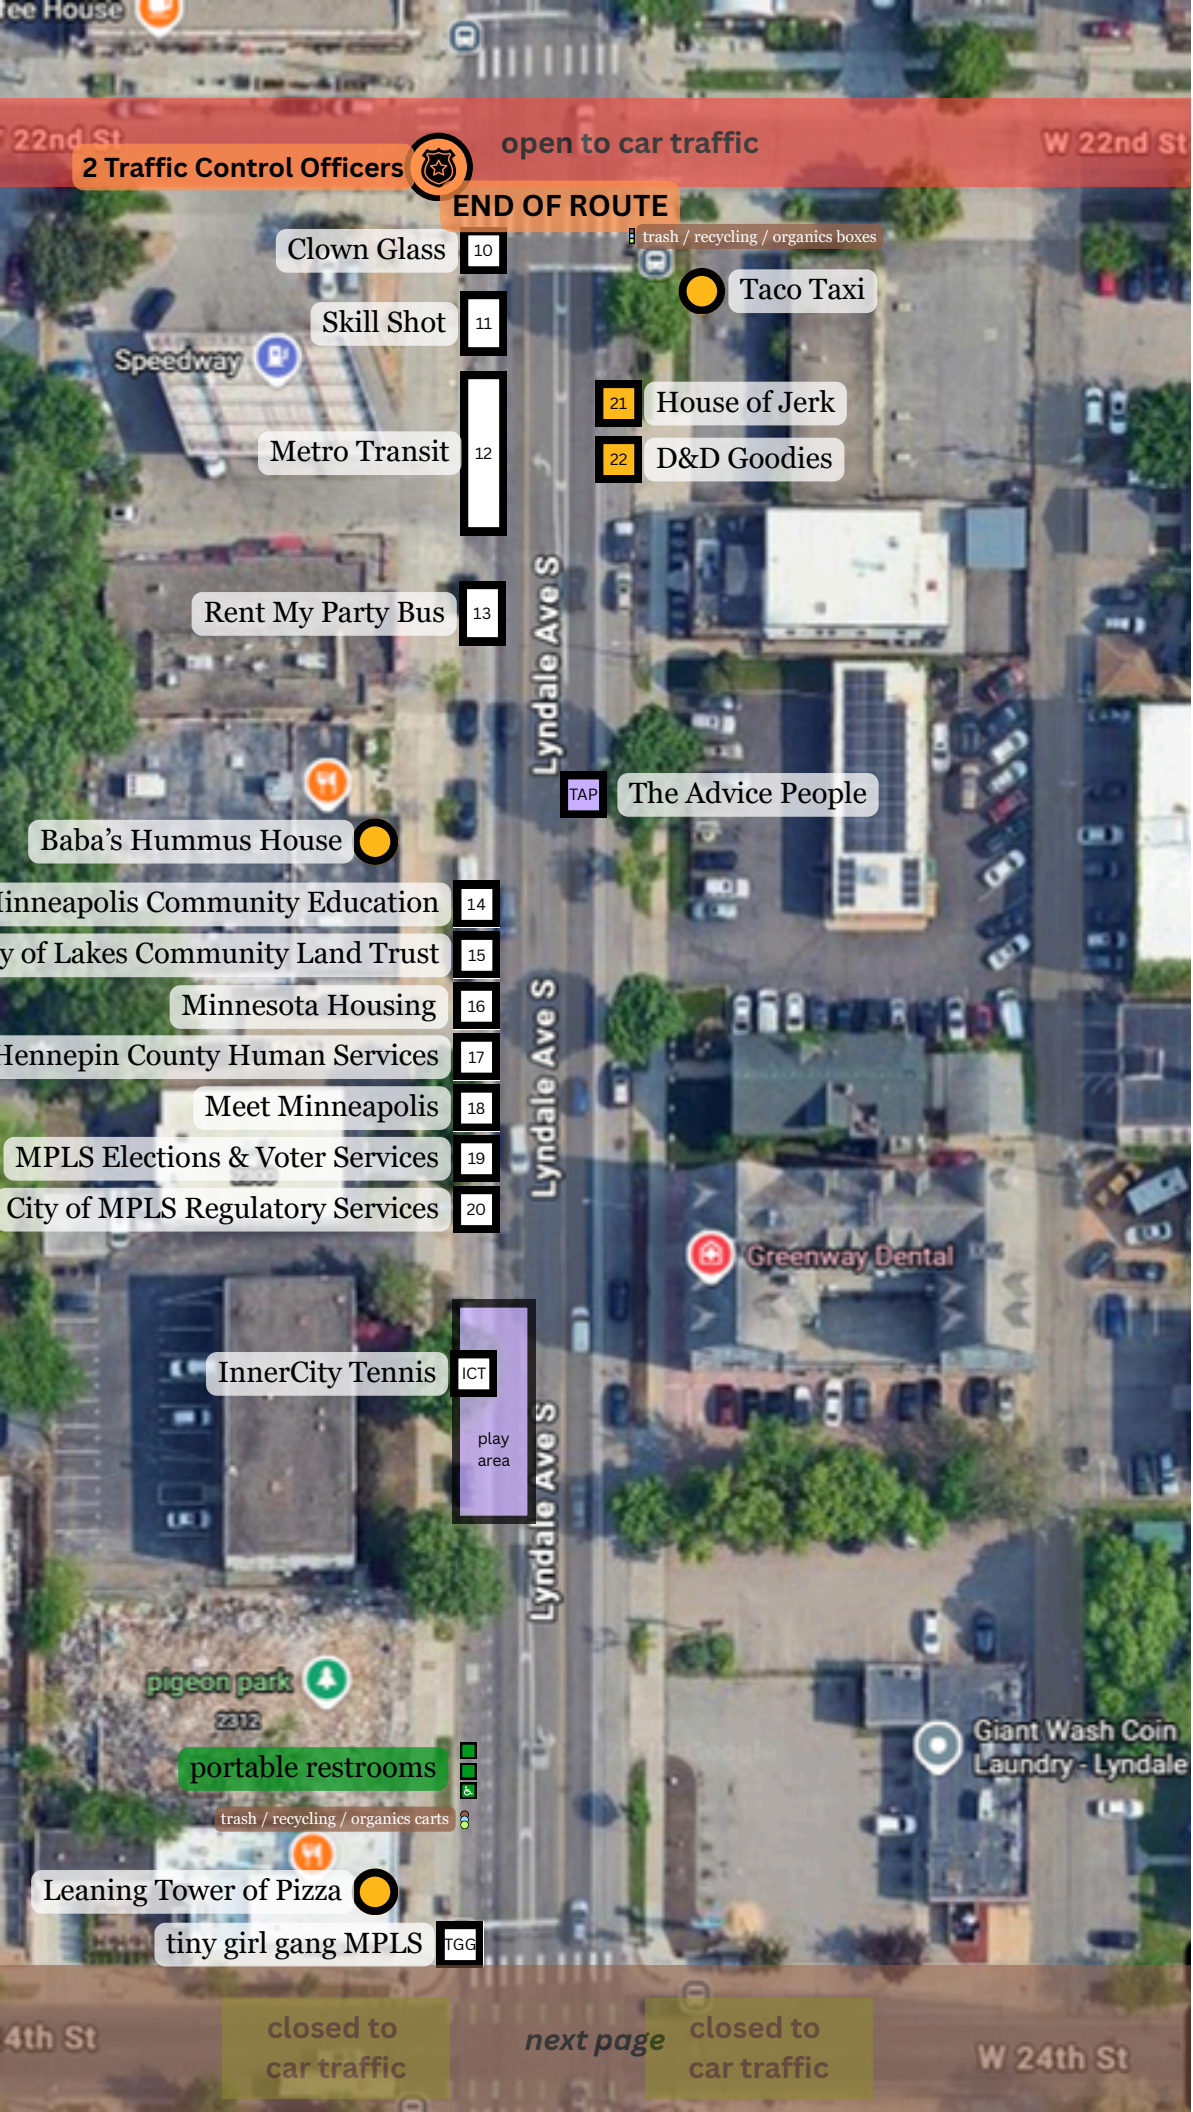

KEY

 spot on the street (number assignment in the middle)

 makers' market spot on the street (no tent provided)

 makers' market spot on the street (tent provided)

 food vendor spot on the street

 restaurant on the route (not registered)

 water

 car access lane / street open to cars

 showing designated vehicle access points for participants within the given range

 page overlap indicator

22nd St open to car traffic W 22nd St

2 Traffic Control Officers