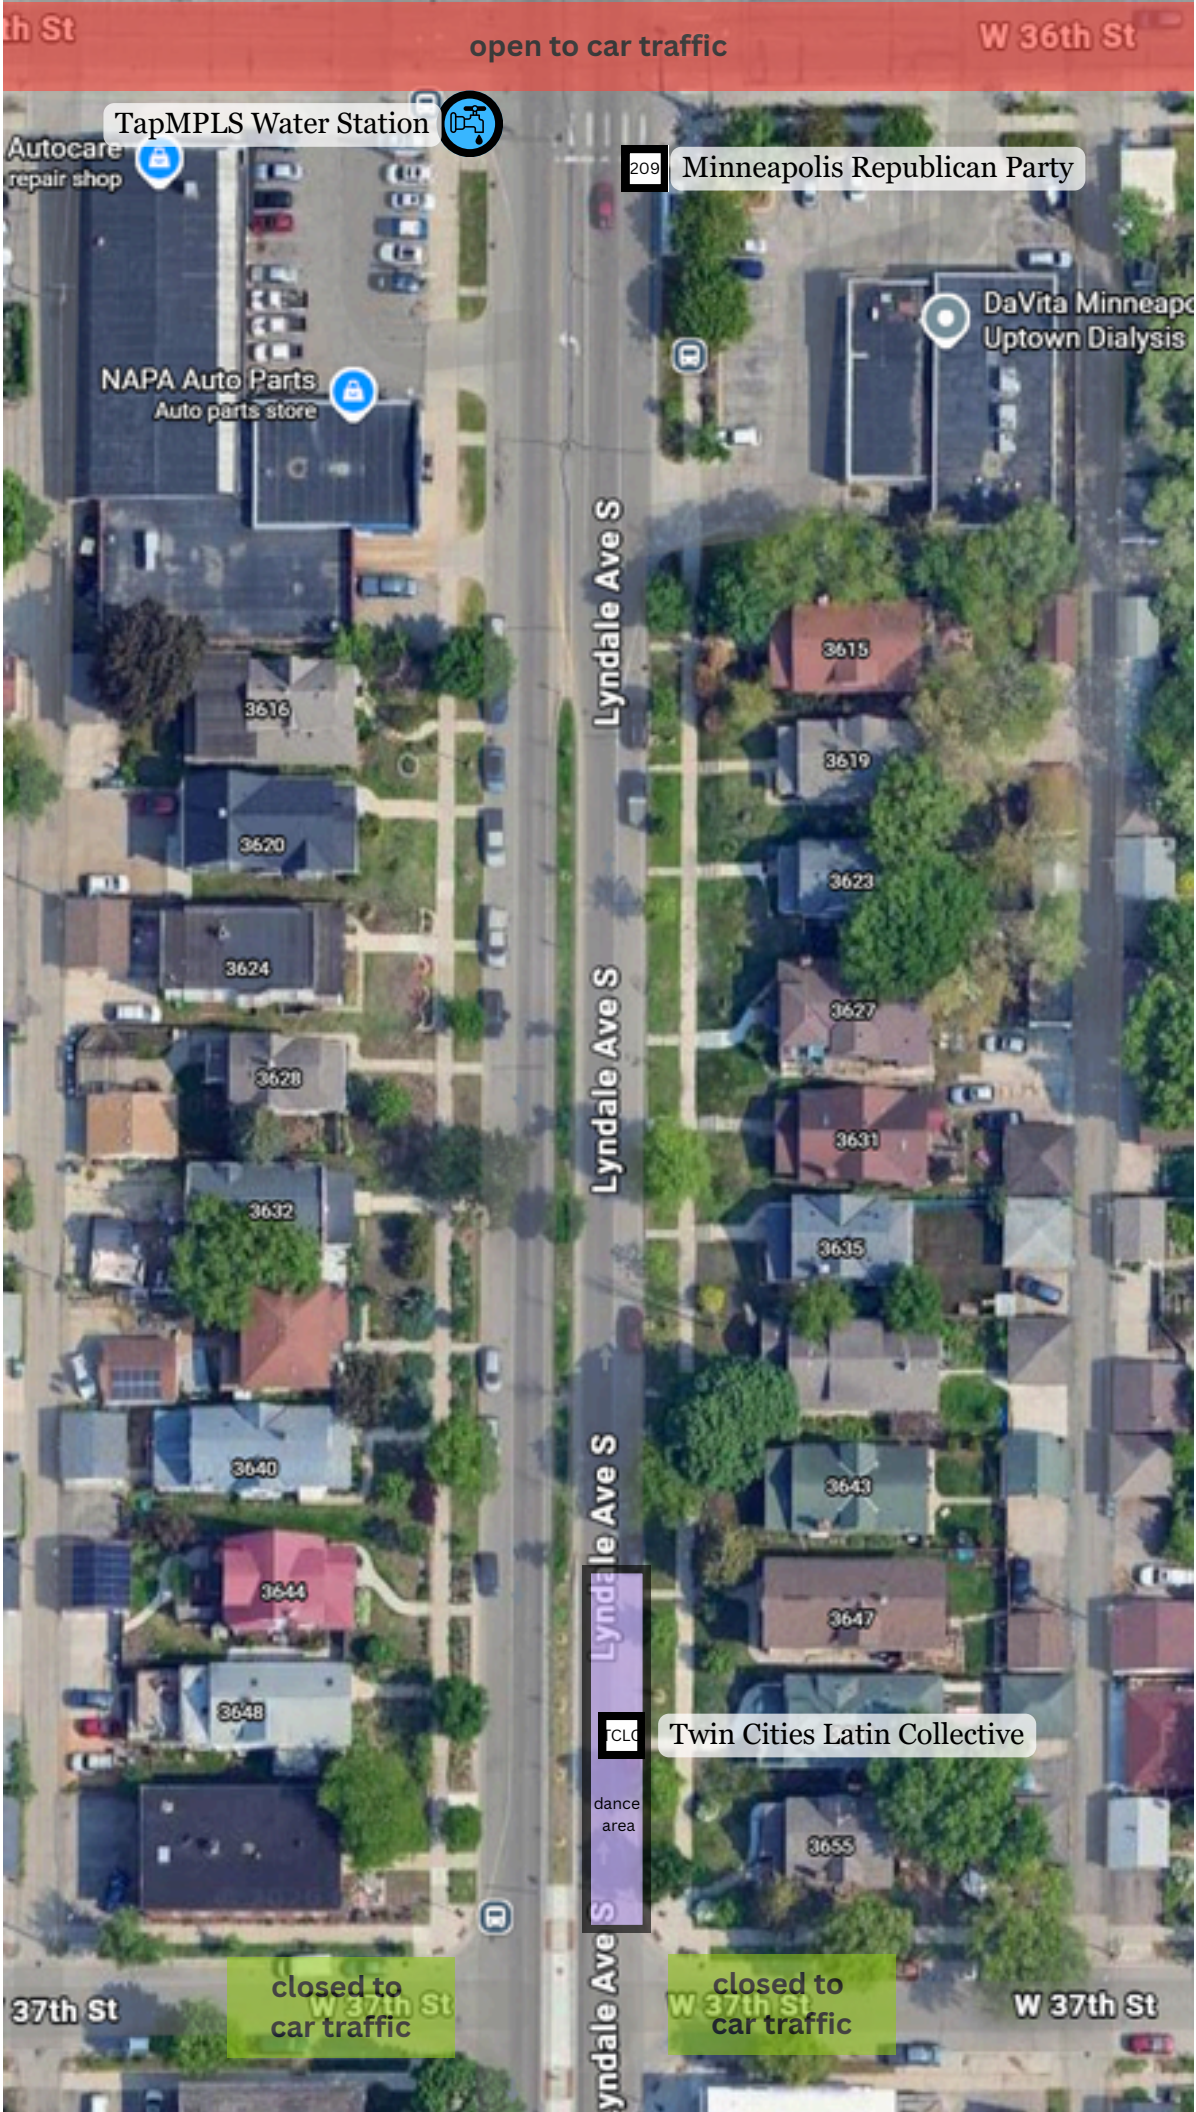

Music @ 36Lyn

1 traffic control officer

ENTRY FOR 35th-36th

next page

open to car traffic W 36th St

our streets

OPEN STREETS MPLS

TapMPLS Water Station