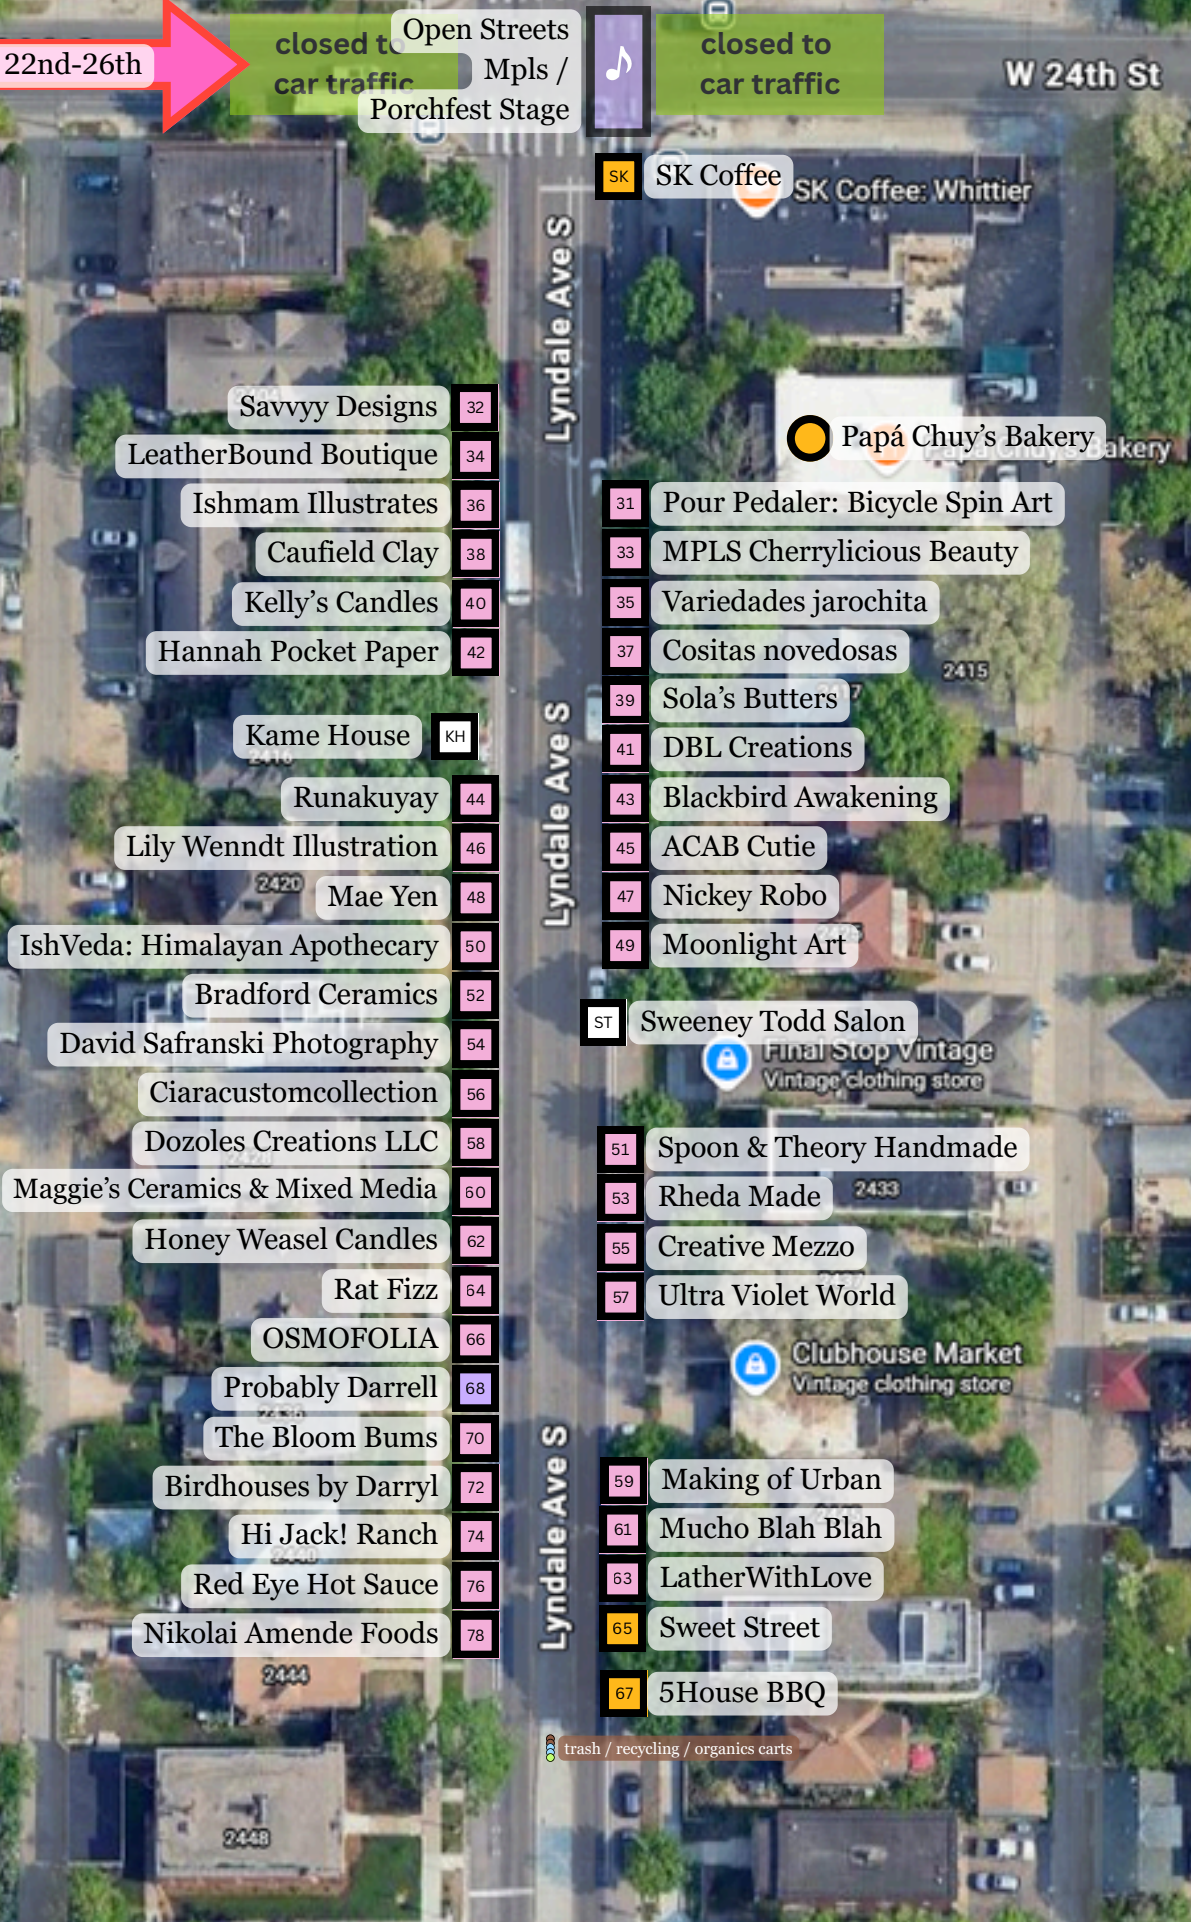

Open Streets Lyndale 2026 Spot Placement Map

Sunday, June 7, 2026
11:00 am - 5:00 pm

Map version 2.2 (V2.2)
Updated on 6/6/26 by Ember Rasmussen

ALPHABETICAL INDEX by biz/org/group name

- COM

Business / Organization / Group	Spot #
32nd Street Block Party	@ residence
36 Lyn Refuel Station	@ biz
3rd Eye Psychic Salon	171
5House's Bar-BQ LLC	67
AAA	160
Aahanaa the Artist	115
Abi's Restaurant	@ biz
ACAB Cutie	45
Aliveness Project	95
All Energy Solar	198
Alliance Wellness Center	197
Angel's Delightful Creations	122
Animal Rights Coalition	135
Annice - Water Sales	roaming
Anti-War Committee	139
Art Beagle's Backup Band	@ residence
Avivo	162
Barbara's Minis	112
Beautiful Blessed Bling & Things LLC	113

Leaning Tower of Pizza

tiny girl gang MPLS TGG

4th St

closed to car traffic

next page

closed to car traffic

W 24th St

our streets

OPEN STREETS MPLS

ENTRY FOR 22nd-26th

2400 Block

our streets

Open Streets Mpls / Porchfest Stage

closed to car traffic

W 24th St

Spots 32-67